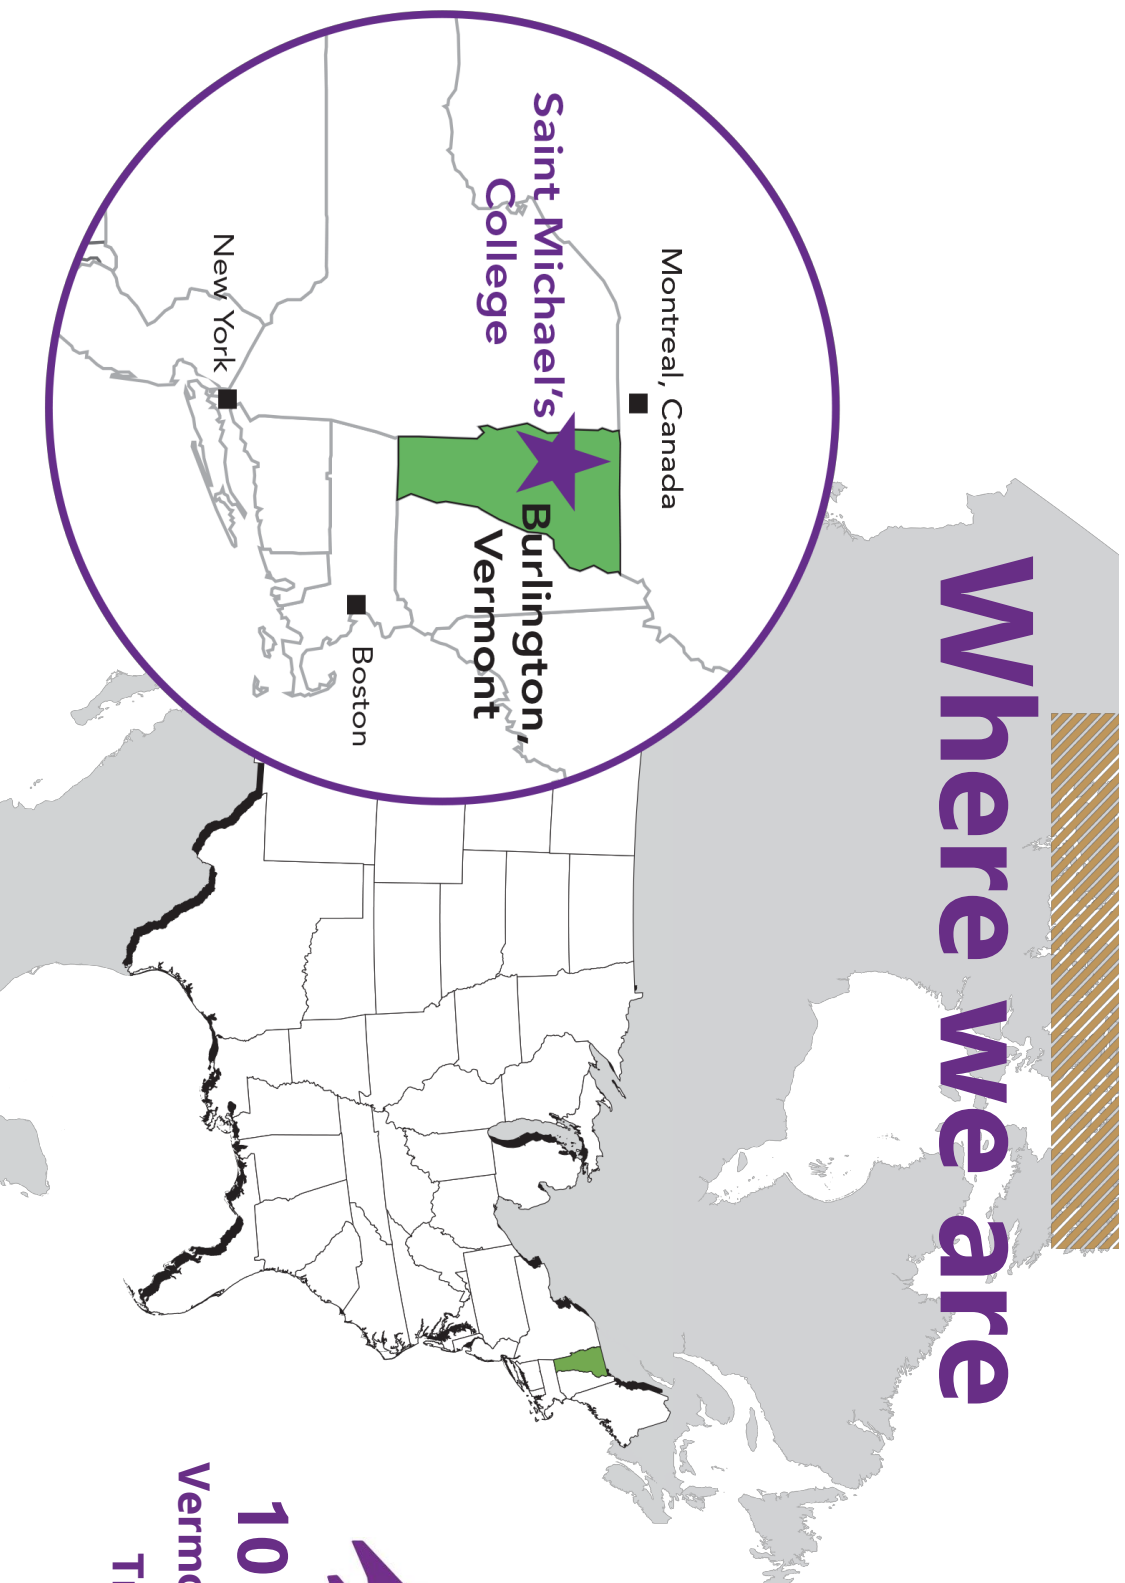

Where we are

10 minutes
Vermont BTV airport
Train station

Burlington, Vermont

Our location is the ideal place to attend university. Burlington is a beautiful small city located between Lake Champlain and the Green Mountains.

The size ensures that everything is within reach--from meaningful internships and job opportunities to working on restoring ecosystems, to outdoor adventure. We are close to Montreal in and Boston.

Burlington, VT